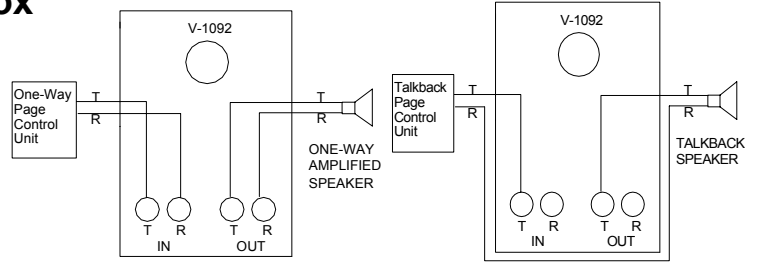

V-1092B Volume Control With Out Bell Box

The V-1092 can be used to control volume of one way amplified speaker in inaccessible areas and also control groups of one way amplified speaker.

The V-1092B can also control volume for the talkback speakers.

Technical Assistance
540-563-2000 or
www.valcom.com

Issue 1

947687

V-1092B Volume Control With Out Bell Box

The V-1092 can be used to control volume of one way amplified speaker in inaccessible areas and also control groups of one way amplified speaker.

The V-1092B can also control volume for the talkback speakers.

Technical Assistance
540-563-2000 or
www.valcom.com

Issue 1

947687

V-1092B Volume Control With Out Bell Box

The V-1092 can be used to control volume of one way amplified speaker in inaccessible areas and also control groups of one way amplified speaker.