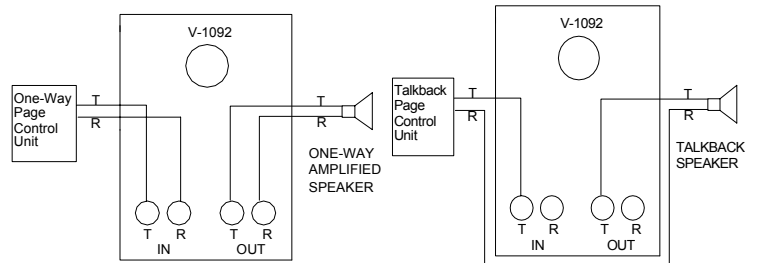

V-1092B Volume Control With Out Bell Box

The V-1092 can be used to control volume of one way amplified speaker in inaccessible areas and also control groups of one way amplified speaker.

The V-1092B can also control volume for the talkback speakers.

Technical Assistance
540-563-2000 or
www.valcom.com