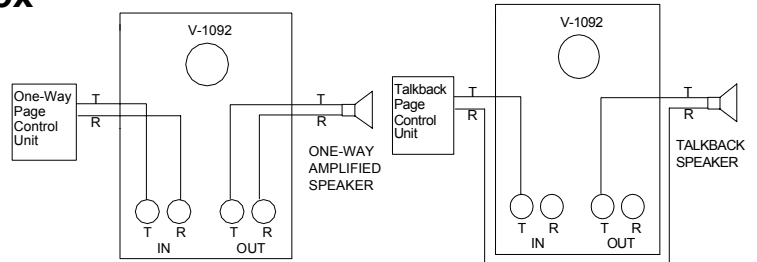

V-1092B Volume Control With Out Bell Box

The V-1092 can be used to control volume of one way amplified speaker in inaccessible areas and also control groups of one way amplified speaker.

The V-1092B can also control volume for the talkback speakers.

Technical Assistance
540-563-2000 or
www.valcom.com

Issue 1

947687

V-1092B Volume Control With Out Bell Box

The V-1092 can be used to control volume of one way amplified speaker in inaccessible areas and also control groups of one way amplified speaker.

The V-1092B can also control volume for the talkback speakers.

Technical Assistance
540-563-2000 or
www.valcom.com

Issue 1

947687

V-1092B Volume Control With Out Bell Box

The V-1092 can be used to control volume of one way amplified speaker in inaccessible areas and also control groups of one way amplified speaker.