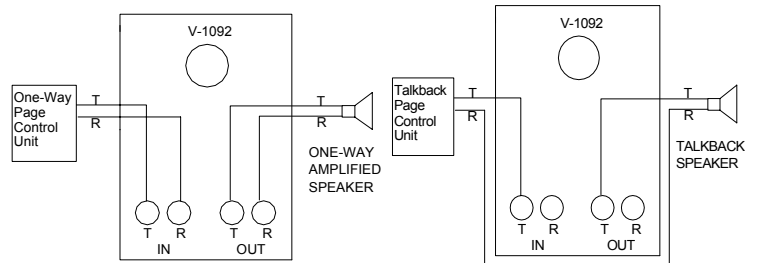

V-1092B Volume Control With Out Bell Box

The V-1092 can be used to control volume of one way amplified speaker in inaccessible areas and also control groups of one way amplified speaker.

The V-1092B can also control volume for the talkback speakers.

Technical Assistance
540-563-2000 or
www.valcom.com

Issue 1

947687

V-1092B Volume Control With Out Bell Box

The V-1092 can be used to control volume of one way amplified speaker in inaccessible areas and also control groups of one way amplified speaker.

The V-1092B can also control volume for the talkback speakers.

Technical Assistance
540-563-2000 or
www.valcom.com

Issue 1

947687

V-1092B Volume Control With Out Bell Box

The V-1092 can be used to control volume of one way amplified speaker in inaccessible areas and also control groups of one way amplified speaker.