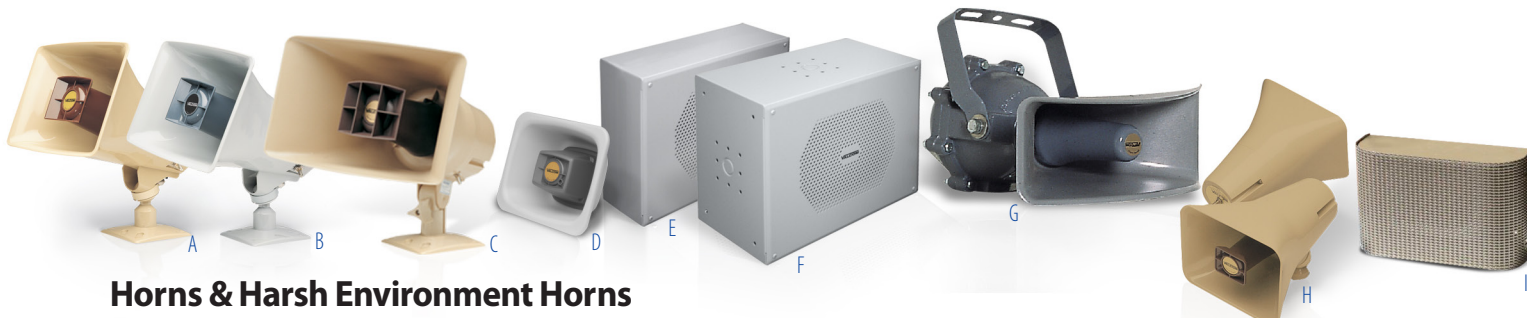

Loudspeaker Paging

Most Available as Self-Amplified, Full IP PoE, InformaCast® or 25/70 Volt

VALCOM

Ceiling Speakers

- A 1'x2' Lay-In™ Speaker w/Backbox
- B 2'x2' Lay-In™ Speaker w/Backbox
- C 8" Round Speaker
- D High-Fidelity *Signature Series*™ Round Speaker
- E Clean Room Speaker
- F P-Tec™ Speaker
- G Jail/Prison Ceiling Surface Mount Speaker
- H Square Speaker Assembly
- I Pendant Speaker

Wall Speakers

- A 8" Square Speaker
- B SlimLine™ Speaker
- C Grey Metal Speaker
- D Woodgrain Light-Brown Speaker
- E Woodgrain Dark-Brown Speaker
- F DeskTop/Wall Speaker

Horns & Harsh Environment Horns

Projection Horns, FlexHorns, Special Purpose Horns

- A 5-Watt, High-Efficiency Horn
 - B 15-Watt, High-Efficiency Horn
 - C 30-Watt, High-Efficiency Horn
 - D FlexHorn™
 - E Vandal-Resistant FlexHorn
 - F Bi-Direction FlexHorn
 - G 7-Watt, Explosion-Proof Horn
 - H Bi-Directional Horn
 - I 5-Watt, High-Efficiency Stealth
 - J Hi-Efficiency Angled-Mount Metal Housing
 - K Hi-Efficiency Surface-Mount Metal Housing
- J & K are not pictured.*